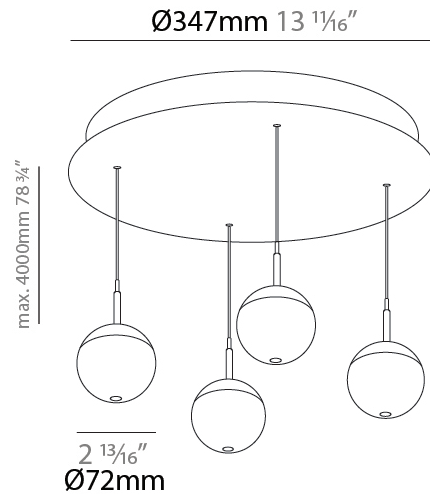

GENERAL

Series: G-Mini Round
Subseries: G-Mini Round Snooker Metal
Partner: Prolicht
Division: Architectural
Installation: Suspension
Product Type: Clusters
Mounting Location: Ceiling
Light Distribution: Downlight

PHYSICAL

Shape: Sphere
Diameter (mm): 347
Diameter (in): 13 13/16
Height (mm): 72
Height (in): 2 13/16
Fixture Finish: CHR
Holder Finish: SSR / BKV / CWI / CRY / HAB / LAG / UFT / ITA / RUA / RUR / MIC / FTG / MYG / TWT / LOD / PUS / FRO / FUP / KIA / POP / BLS / SPG / MEY / GOH / GUM / CHC / COM / ABZ / JAG
Fixture Material: Aluminum Die Cast
Cable Details: 2000mm/78 3/4" or 4000mm/157 1/2" Cable - Color Options: Black / White / Orange / Red / Green

ELECTRICAL

Lamp Type: LED (Zhaga Standard)
Input Wattage (W): 26
Total Output Wattage (W): 23.7
Dimming: Tri-Mode (Non-Dimming and Phase Dimming (120Vac only) and 0-10V Dimming)
Driver Included: Yes
Driver Location: Integrated
Driver Type: Constant Current - Universal
Driver Class: Class 2
Input Voltage (V): 120 - 277

LED

Color Temperature (°K): 2700 / 3000 / 3500 / 4000
Max. Delivered Lumen (lm): 1240 / 1313 / 1386 / 1423
Nominal Lumen (lm): 1840 / 1949 / 2057 / 2112
CRI: >90 CRI
Lamp Life (hrs): 50000

OPTICAL

Beam Angle: 32 / 58

RATINGS AND CERTIFICATIONS

Certified By: Certified for North American Standards
IP rating: IP20