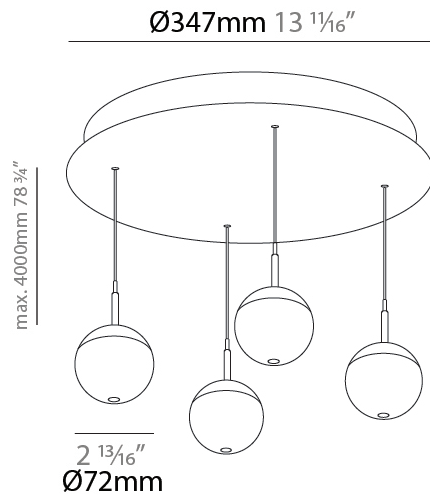

GENERAL

Series: G-Mini Round
Subseries: G-Mini Round Snooker
Partner: Prolicht
Division: Architectural
Installation: Suspension
Product Type: Clusters
Mounting Location: Ceiling
Light Distribution: Downlight

PHYSICAL

Shape: Round
Diameter (mm): 347
Diameter (in): 13 13/16
Height (mm): 72
Height (in): 2 13/16
Fixture Finish: SSR / BKV / CWI / CRY / HAB / UFT / ITA / RUA / FTG / MYG / LOD / PUS / FRO / FUP / KIA / POP / BLS / SPG / MEY / GOH / CHC / COM / ABZ / JAG / OBR / MOS / ROR
Accent Finish: OPL / YEL / ORA / RED / BLU / GRN
Fixture Material: Aluminum Die Cast
Cable Details: 2000mm/78 3/4" or 4000mm/157 1/2" Cable - Color Options: Black / White / Orange / Red / Green

ELECTRICAL

Lamp Type: LED (Zhaga Standard)
Input Wattage (W): 26
Total Output Wattage (W): 23.7
Dimming: Tri-Mode (Non-Dimming and Phase Dimming (120Vac only) and 0-10V Dimming)
Driver Included: Yes
Driver Location: Integrated
Driver Type: Constant Current - Universal
Driver Class: Class 2
Input Voltage (V): 120 - 277

LED

Color Temperature (°K): 2700 / 3000 / 3500 / 4000
Max. Delivered Lumen (lm): 1240 / 1313 / 1386 / 1423
Nominal Lumen (lm): 1840 / 1949 / 2057 / 2112
CRI: >90 CRI
Lamp Life (hrs): 50000

OPTICAL

Beam Angle: 32 / 58

RATINGS AND CERTIFICATIONS

Certified By: Certified for North American Standards
IP rating: IP20